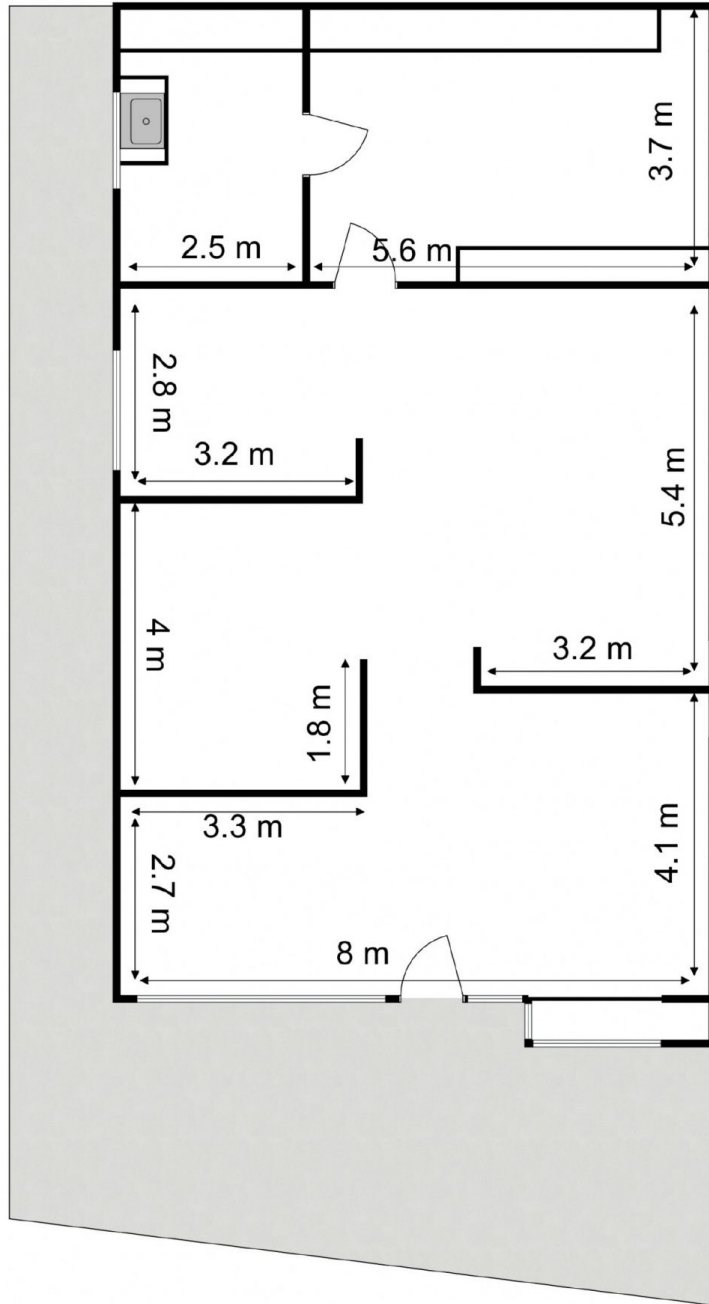

Building Size : 100 sqm

View : <https://www.street.net.au/lease/nsw/new-castle-region/whitebridge/commercial/offices/7629901>

Patrick Mitchell
02 4926 3933

143 Dudley Road,
Whitebridge

Measurements are approximate and are to be used as a guide only