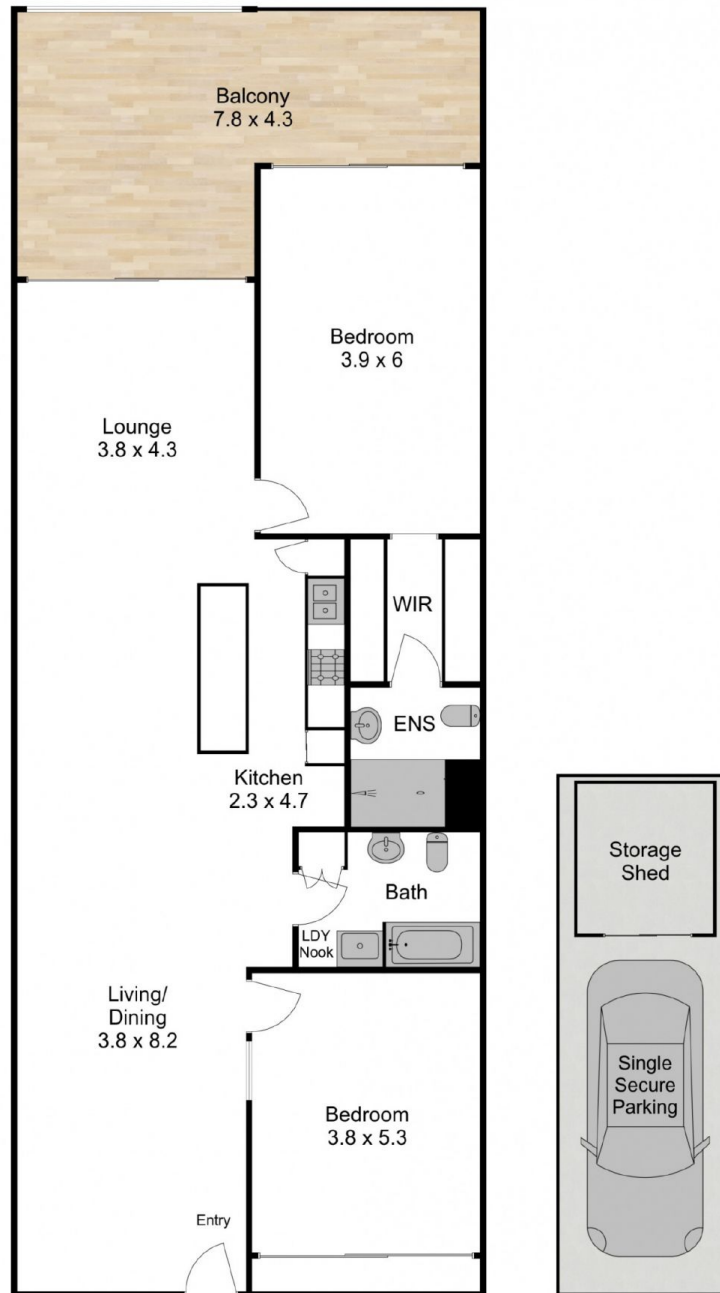

210/14 Milford Street Islington NSW

2  2  2 

Type : Apartment
Building Size : 17 sqm
View : <https://www.street.net.au/sale/nsw/newcastle-region/islington/residential/apartment/7666770>

Damon Sellis
0410 468 968

Drew Eather
0409 224 661

210/14 Milford Street,
Islington

Measurements are approximate and are to be used as a guide only

Street
Property.